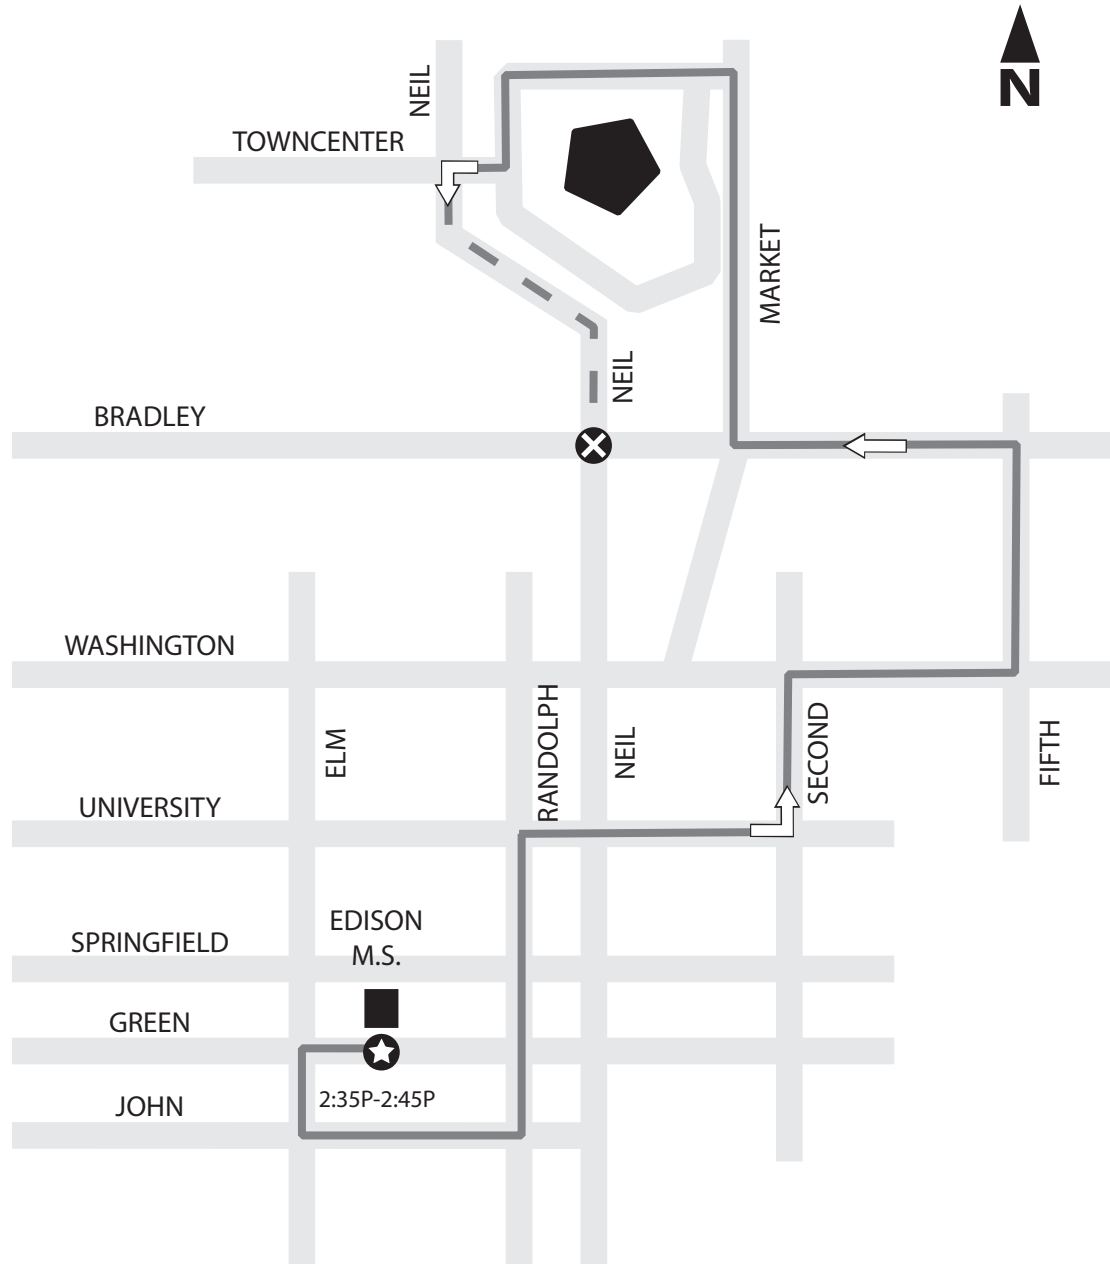

217.384.8188 mtd.org

EDISON MIDDLE SCHOOL TO FIFTH & BRADLEY

PM ONLY - 7 Grey East from Edison Middle School to Fifth & Bradley Area

This trip boards passengers at Edison Middle School then follows Green to Elm to John to Randolph.

Route continues Randolph to University to Second to Washington to Fifth to Bradley to Market to North Entrance of Market Place to Outer Drive to Town Center to Neil.

If passengers are still aboard at Neil & Town Center, this trip continues continues Neil to Bradley.

MTD will board and alight riders at designated stops. To find your closest designated stop, please call (217.384.8188) or visit our website.

	MTD Route
	Beginning of Route
	End of Route
	Timepoint

*map not to scale