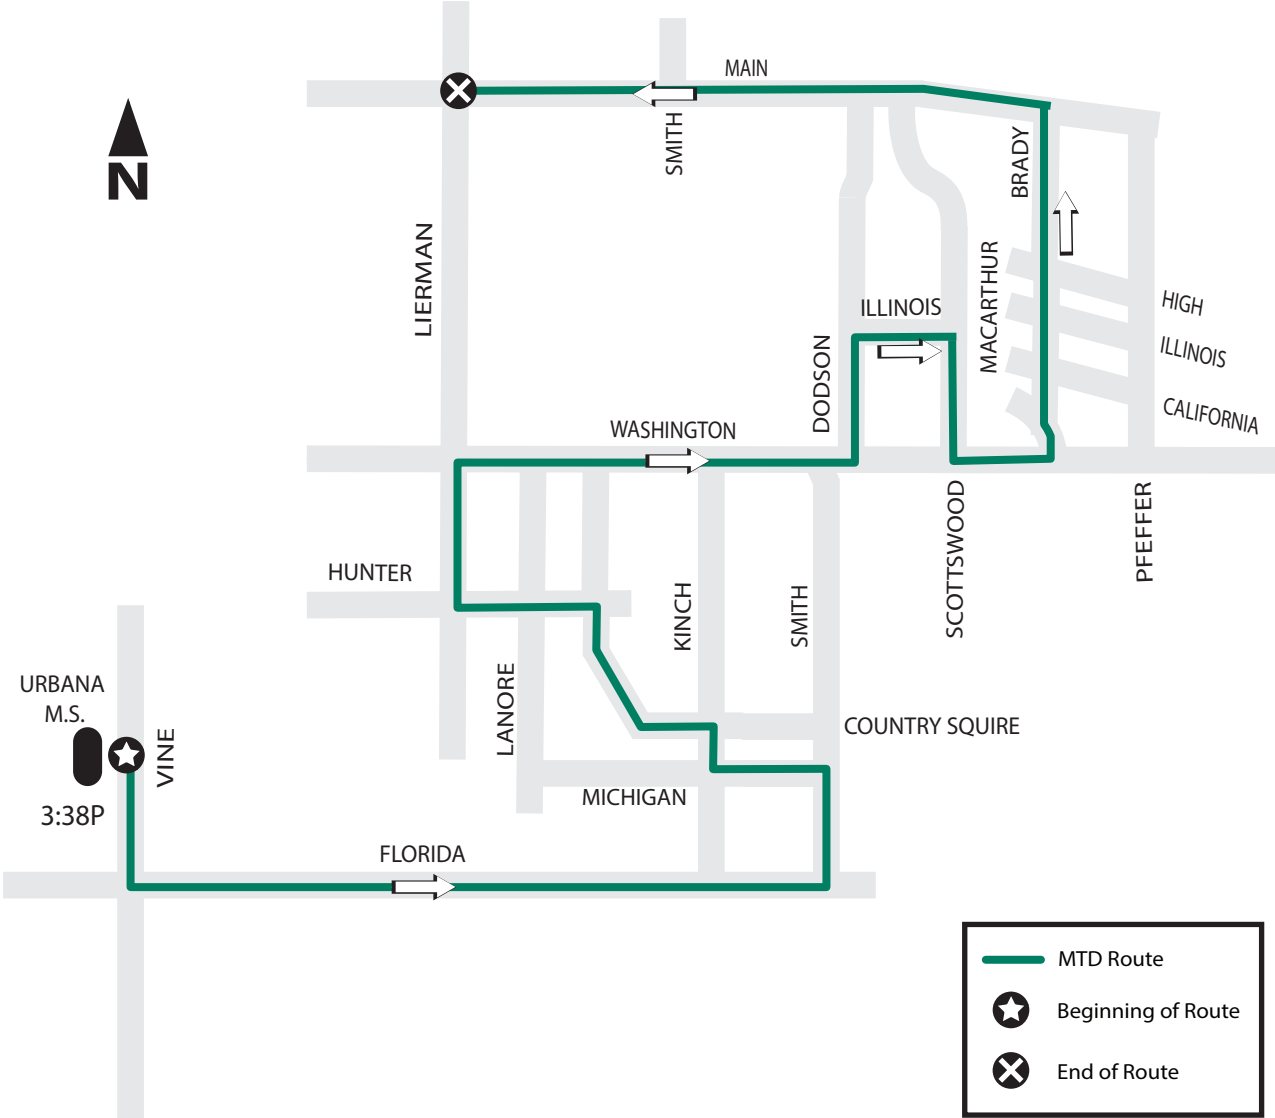

217.384.8188 mtd.org

URBANA MIDDLE SCHOOL TO SCOTTSWOOD

PM ONLY - 5E Green Scottswood #3 from Urbana Middle School

This route boards students at Urbana Middle School and alights passengers along this route: Vine to Florida to Smith to Michigan to Kinch to regular 5E Green Route. If passengers are still aboard at Main & Smith, route continues Main until Main & Lierman.

MTD will board and alight riders at designated stops. To find your closest designated stop, please call (217.384.8188) or visit our website (cumtd.com/maps-and-schedules/school/6).

*map not to scale