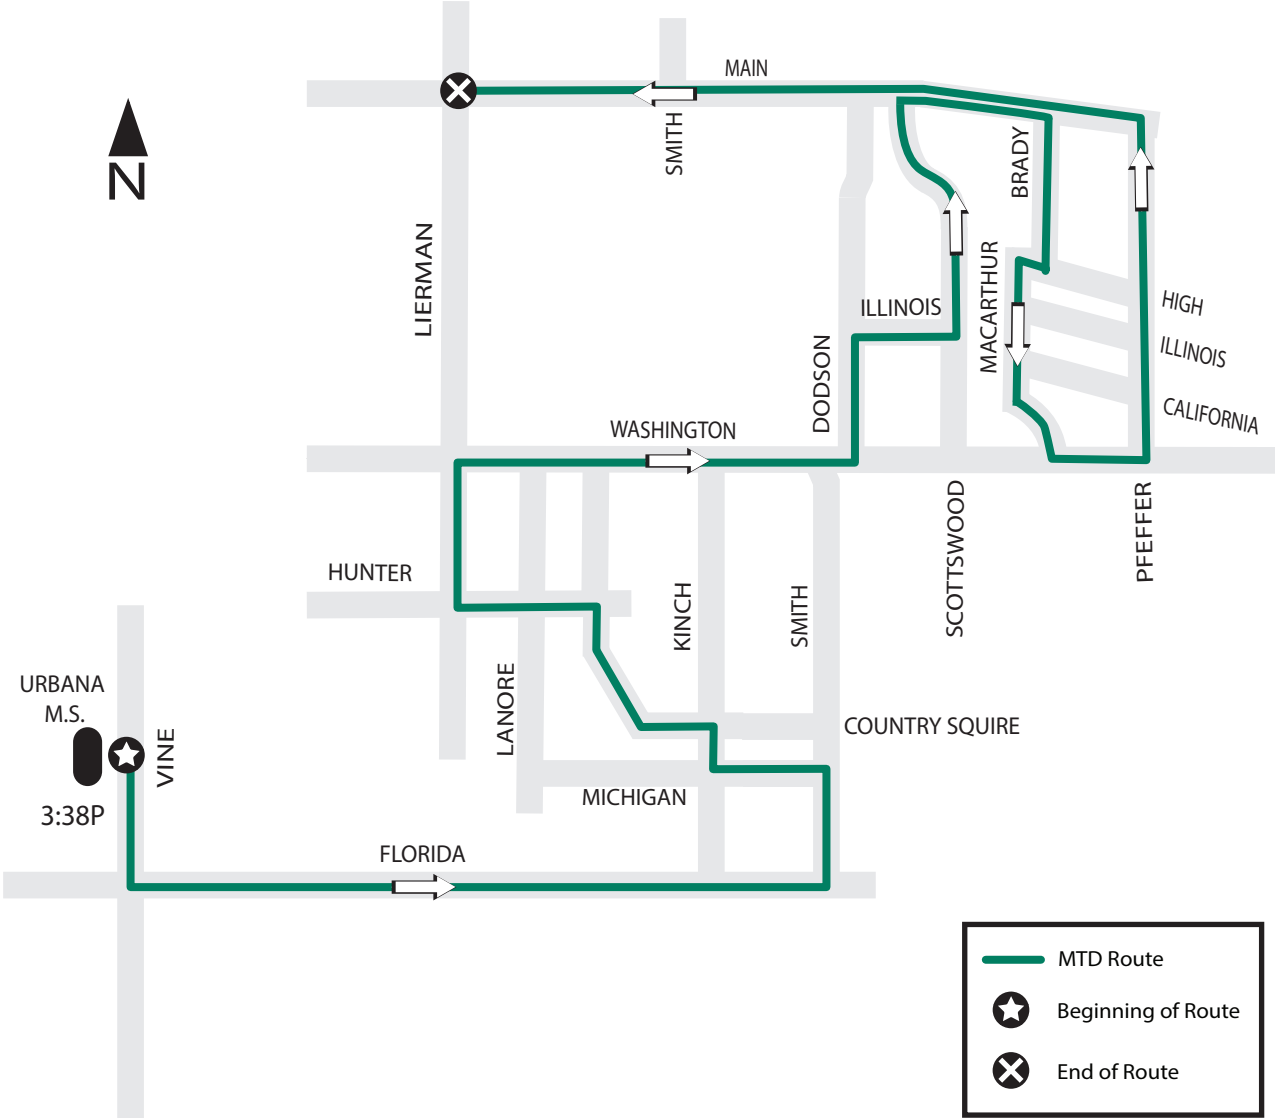

217.384.8188 mtd.org

URBANA MIDDLE SCHOOL TO SCOTTSWOOD AND SAVANNAH GREEN

PM ONLY - 5E Green Scottswood #1 from Urbana Middle School

This route boards students at Urbana Middle School and alights passengers along this route: Vine to Florida to Smith to Michigan to Kinch to regular 5E Green Route. During the Washington Avenue Bridge reroute, this trip serves Scottswood then returns to Main and ends at Main & Smith. If passengers are still aboard, route continues Main until Main & Lierman.

MTD will board and alight riders at designated stops. To find your closest designated stop, please call (217.384.8188) or visit our website (cumtd.com/maps-and-schedules/school/6).

*map not to scale