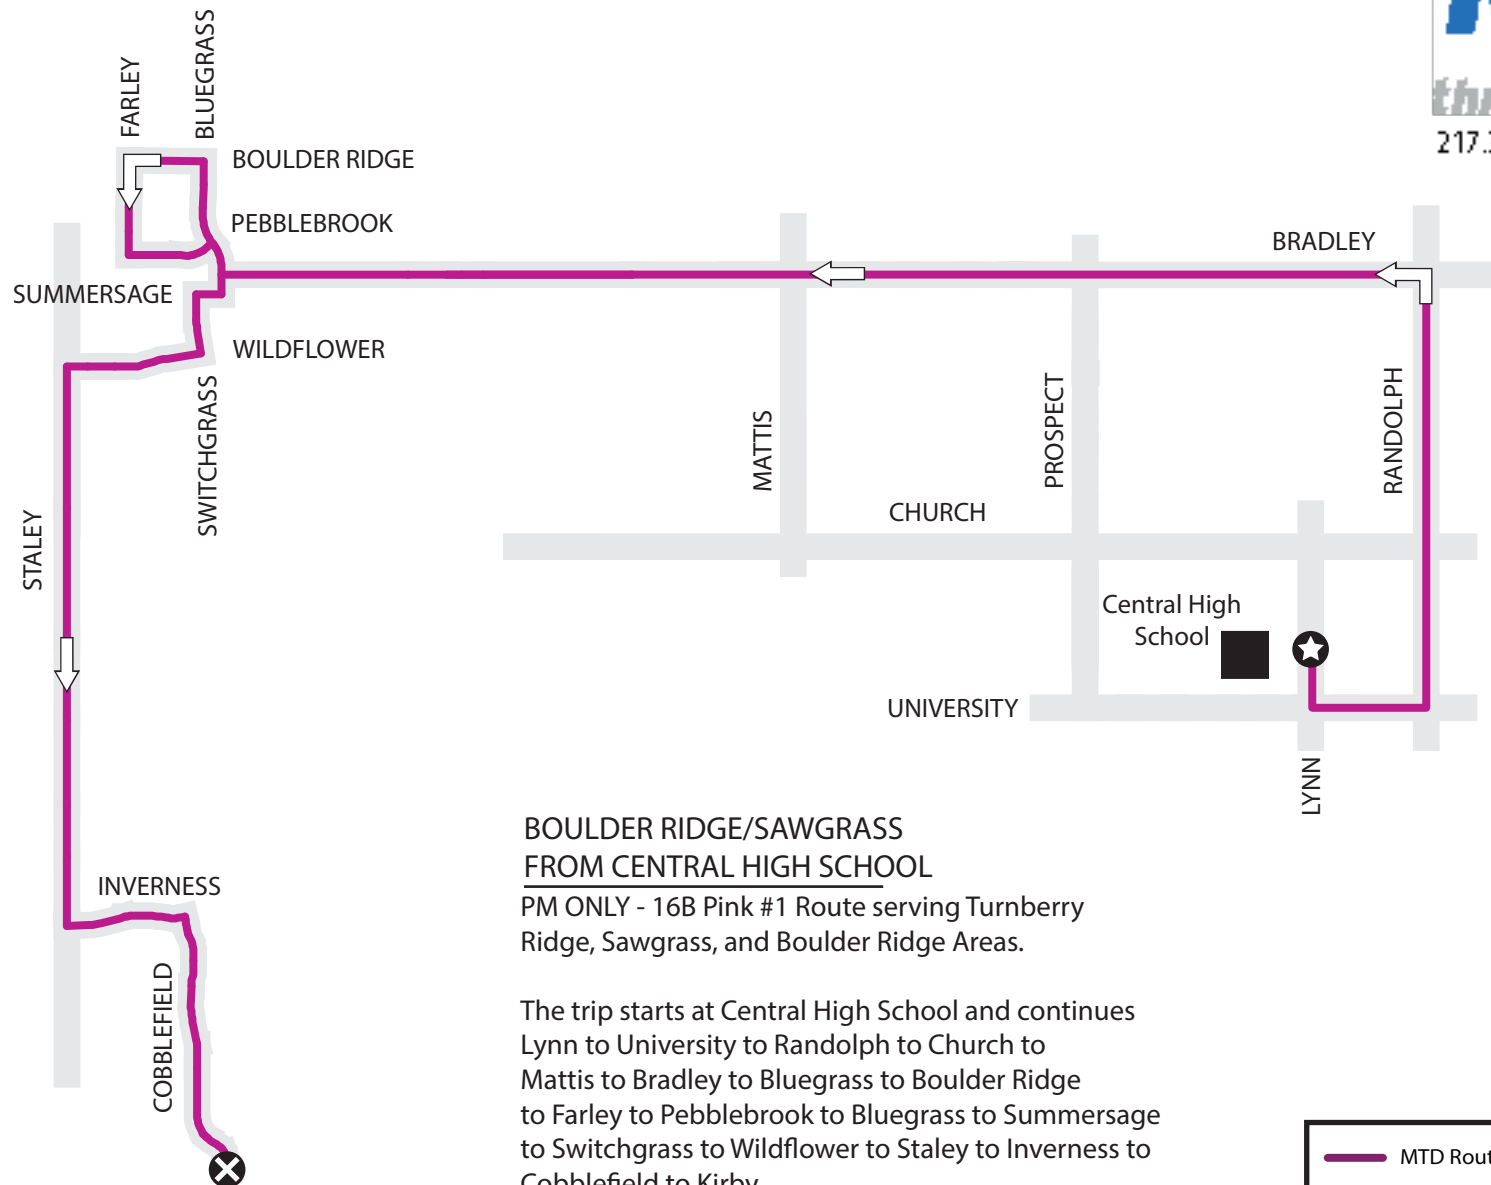

217.384.8188 mtd.org

**BOULDER RIDGE/SAWGRASS
FROM CENTRAL HIGH SCHOOL**

PM ONLY - 16B Pink #1 Route serving Turnberry Ridge, Sawgrass, and Boulder Ridge Areas.

The trip starts at Central High School and continues Lynn to University to Randolph to Church to Mattis to Bradley to Bluegrass to Boulder Ridge to Farley to Pebblebrook to Bluegrass to Summersage to Switchgrass to Wildflower to Staley to Inverness to Cobblefield to Kirby.

MTD will board and alight riders at designated stops. To find your closest designated stop, please call (217.384.8188) or visit our website.

	MTD Route
	Beginning of Route
	End of Route
	Timepoint

*map not to scale