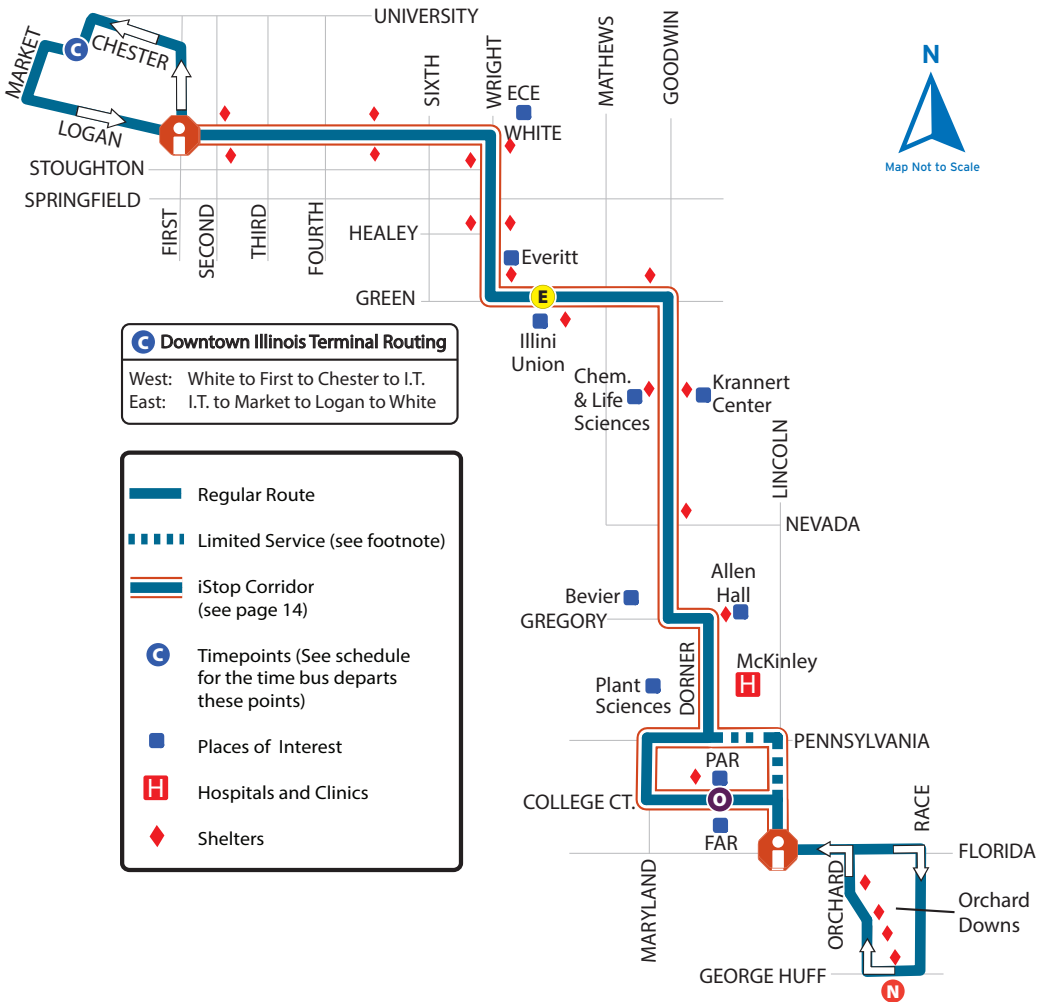

Operates during UI Breaks (Fall, Winter, and Spring) and Summer Sessions ONLY. See page 3 for a complete service calendar.

West				East			
Orchard Downs South Shelter	PAR North Side Shelter	Illini Union North Side Shelter	Illinois Terminal Platform C	Illinois Terminal Platform C	Illini Union South Side Shelter	FAR South Side	Orchard Downs South Shelter
N	O	E	C	C	E	O	N
7317	5524	2115	4217	4217	6451	1366	7317
6:28a 7:09	6:33a 7:14	6:45a 7:21	6:52a 7:28	6:52a 7:28	6:59a 7:35	7:04a 7:40	7:09a 7:45
Trips operate every 20 minutes at the following times each hour from 7a-5p							
:36	:41	:48	:55	:55	:02	:10	:15
:56	:01	:08	:15	:15	:22	:30	:35
:16	:21	:28	:35	:35	:42	:50	:55
Last trips							
5:36p	5:41p	5:48p	5:55p	5:55p	6:02p	6:10p	6:15p
5:56	6:01	6:08	6:15	6:15	6:22	6:30	6:35
6:16	6:21	6:28	6:35	6:35	6:42	6:50	E 6:55
6:36	6:41	6:48	6:55	6:55	7:02	7:10	E 7:15

E This trip continues as the 120 Teal Evening. Please refer to the 120 Teal Evening for exact route and schedule.

Weekday
Evening
Saturday
Sunday