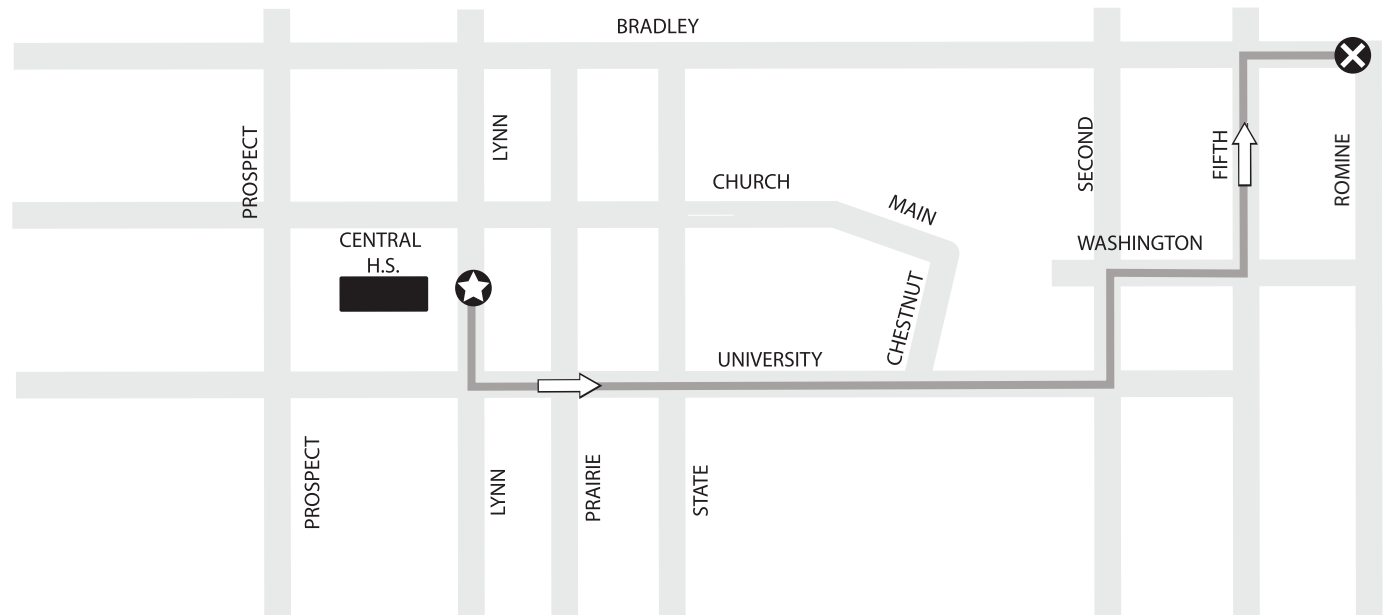

FIFTH & BRADLEY TO CENTRAL HIGH SCHOOL

PM ONLY - 7W Grey serving the Firth & Bradley Area

The trip starts at Central High School and continues Lynn to University to Second to Washington to Fifth to Bradley to Romine.

MTD will board and alight riders at designated stops. To find your closest designated stop, please call (217.384.8188) or visit our website.

217.384.8188

mtd.org

	MTD Route
	Beginning of Route
	End of Route

\*map not to scale