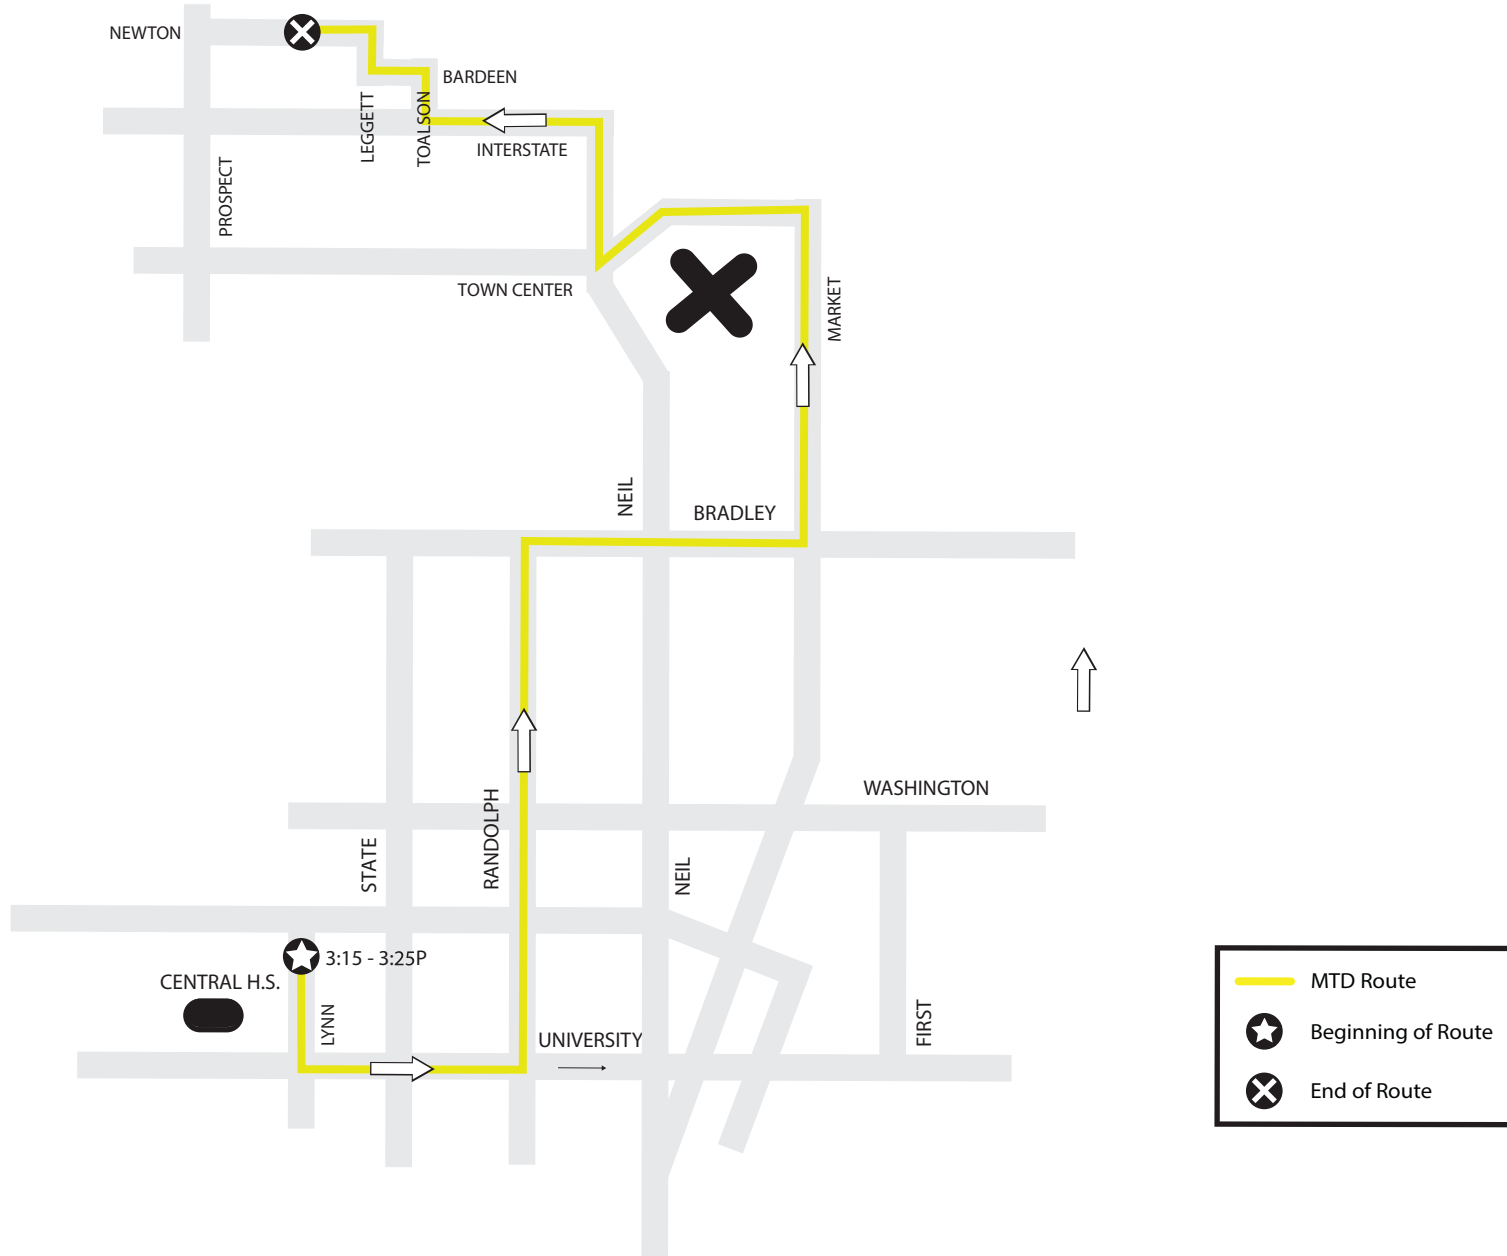

CENTRAL HIGH SCHOOL TO FIFTH & BRADLEY, MARKET STREET, AND ASHLAND PARK

PM ONLY - 1N Yellow from Central High School to 5th & Bradley, Market Street, and Ashland Park.

This route then departs from Central High School at 3:25P continuing via Lynn to University to Randolph to Bradley to Market to Market Place Outer Drive to Neil to Interstate to Toalson to Bardeen to Leggett to Newton.

MTD will board and alight riders at designated stops. To find your closest designated stop, please call (217.384.8188) or visit our website.

*map not to scale