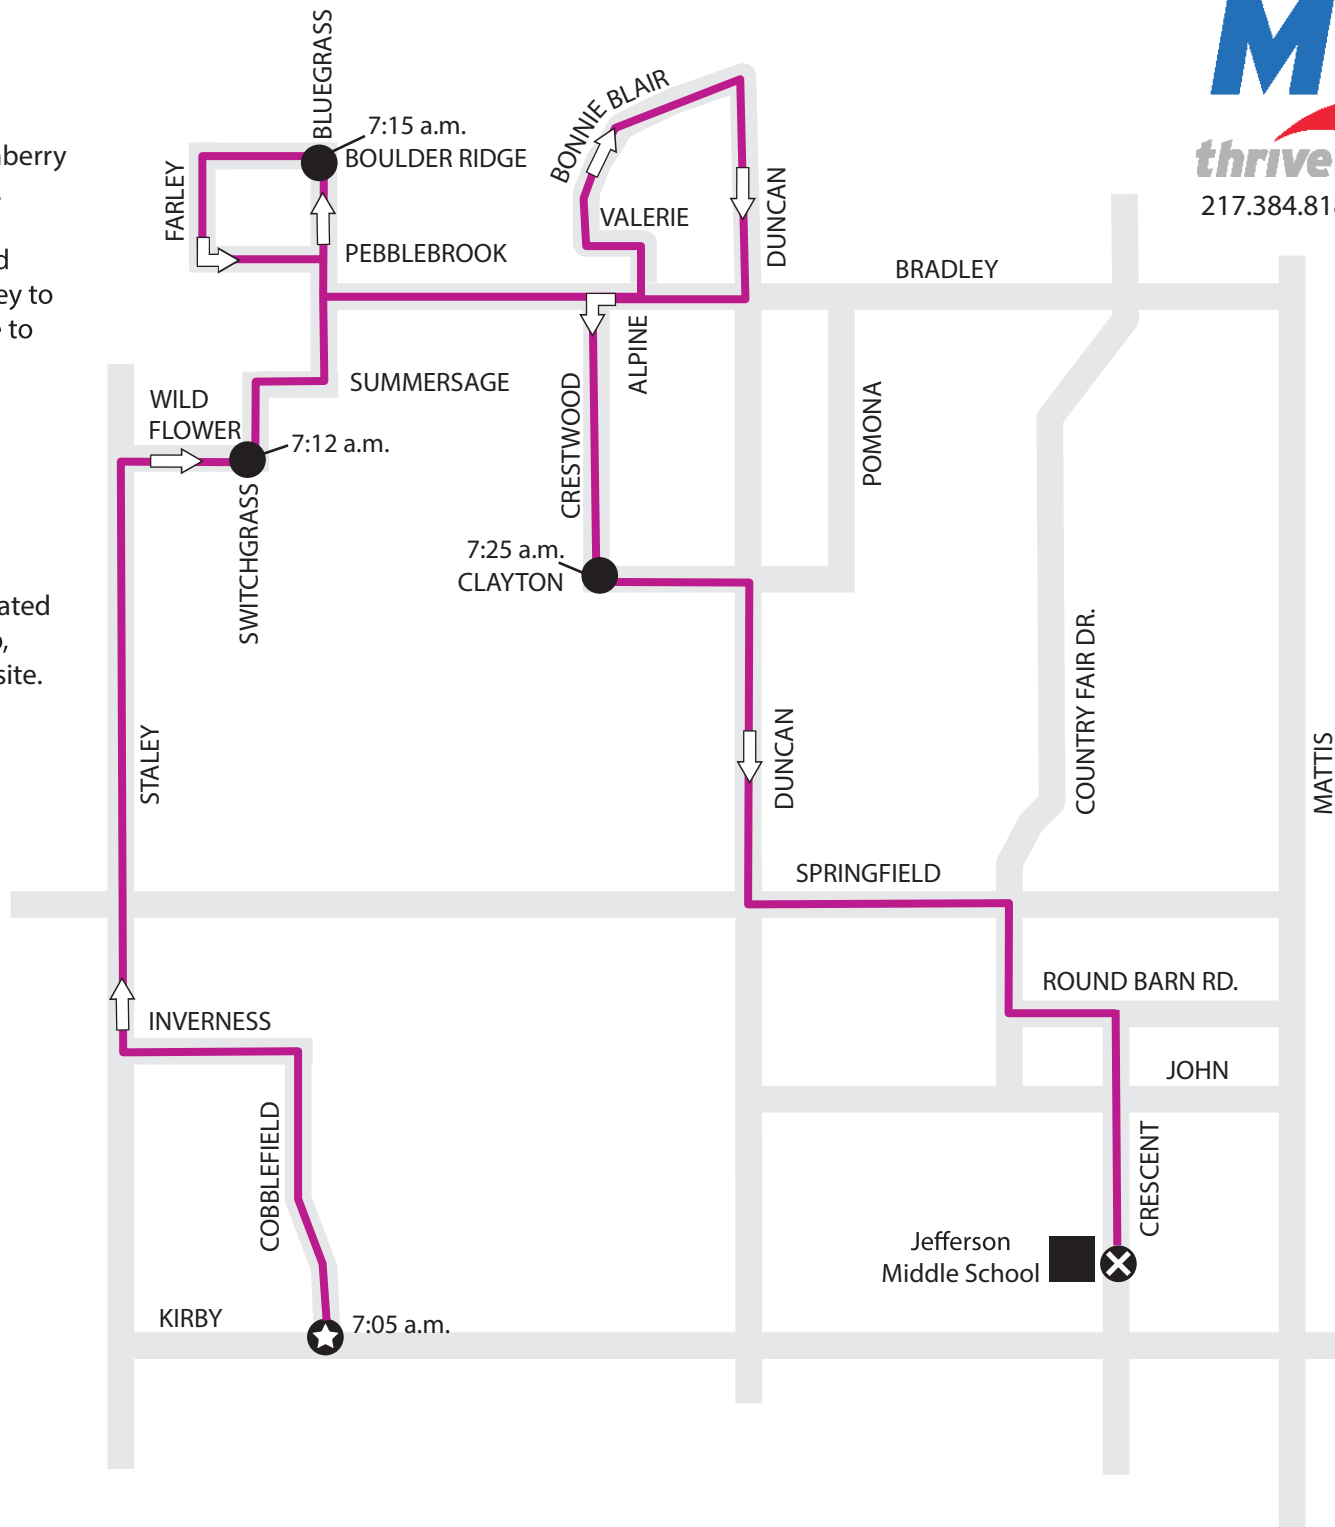

TURNBERRY RIDGE/SAWGRASS TO CENTENNIAL HIGH SCHOOL

AM ONLY - 16A Pink #2 Route serving Turnberry Ridge, Boulder Ridge, and Sawgrass Areas.

The trip starts at Kirby and Cobblefield and continues Cobblefield to Inverness to Staley to Wildflower to Switchgrass to Summersage to Bluegrass to Boulder Ridge to Farley to Pebblebrook to Bluegrass to Bradley to Crestwood to Clayton to Duncan to Springfield to Country Fair Drive to Round Barn Road to Crescent to Centennial High School

MTD will board and alight riders at designated stops. To find your closest designated stop, please call (217.384.8188) or visit our website.

	MTD Route
	Beginning of Route
	End of Route
	Timepoint

*map not to scale