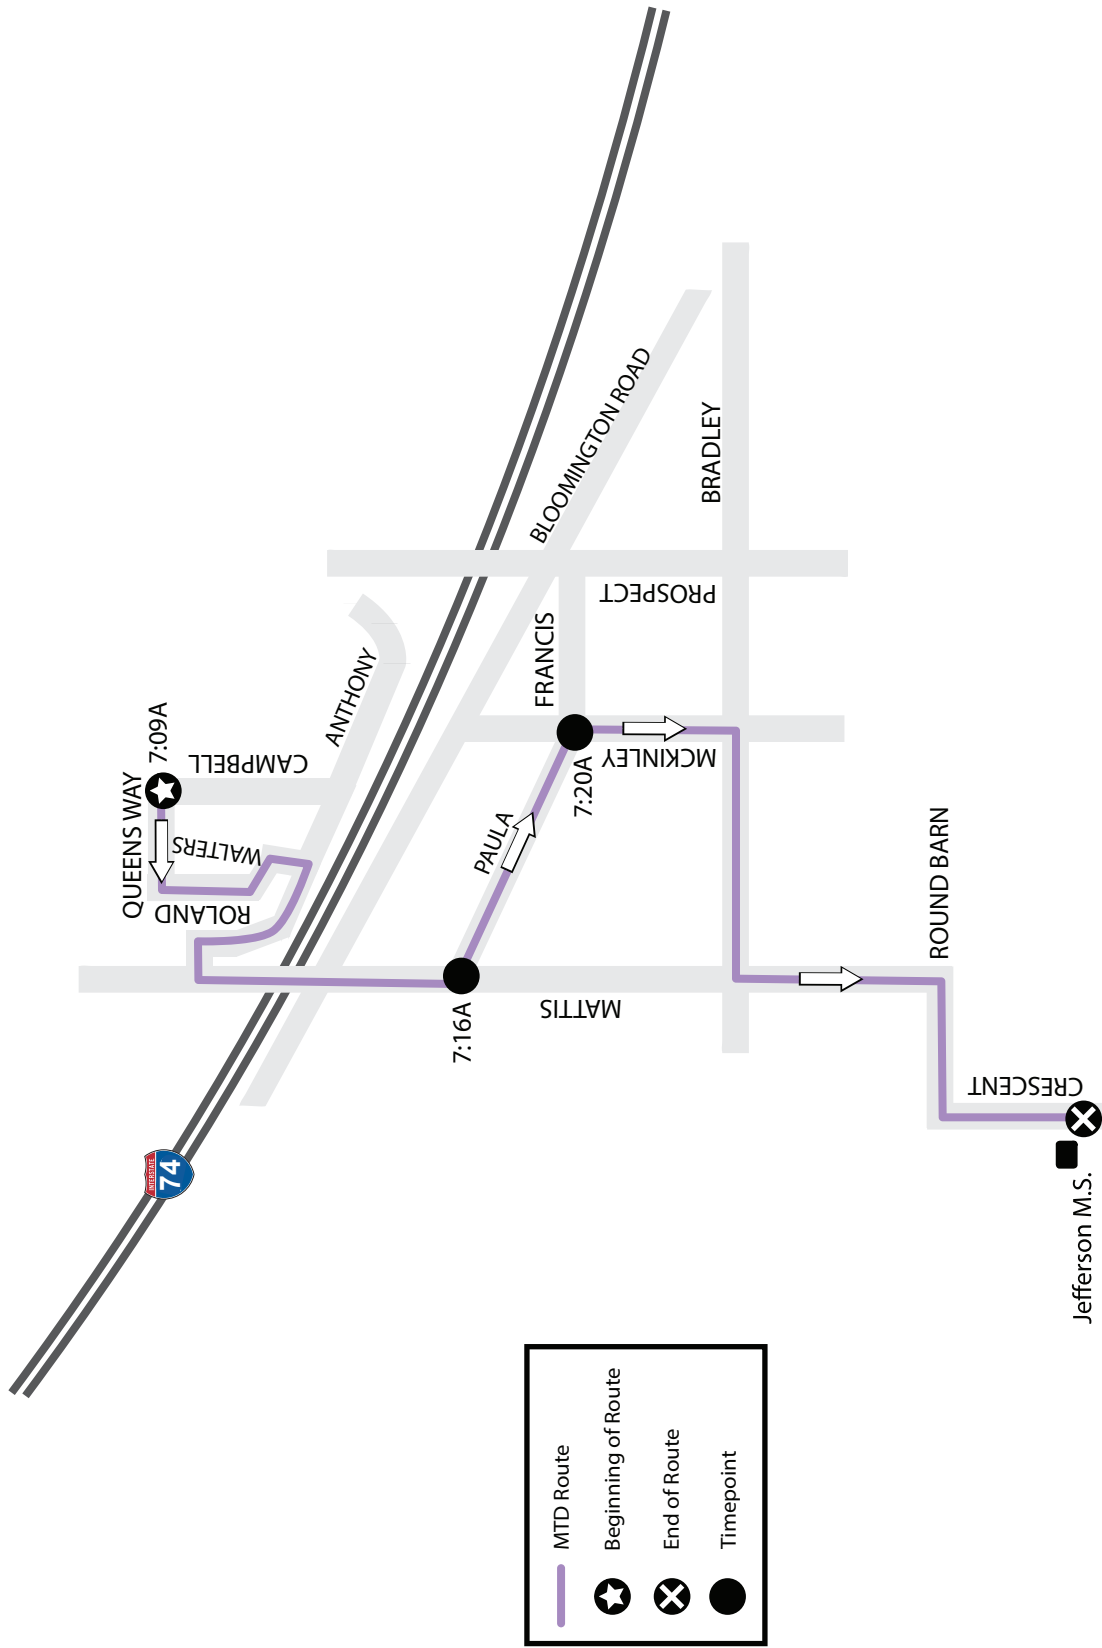

DOBBINS DOWNS TO CENTENNIAL HIGH SCHOOL

AM ONLY - 3 Lavender South Route serving Dobbins Downs, Garden Hills and Bradley Avenue from McKinley to Mattis Area.

The trip starts at the corner of Campbell & Queensway due at 7:09A, due to arrive at the corner of Paula & Mattis at 7:16A, then route continues to Centennial High School before ending at Jefferson Middle School.

MTD will board and alight at designated stops. To find your closest designated stop, please call (217.384.8188) or visit our website.

	MTD Route
	Beginning of Route
	End of Route
	Timepoint

Jefferson M.S.

*map not to scale