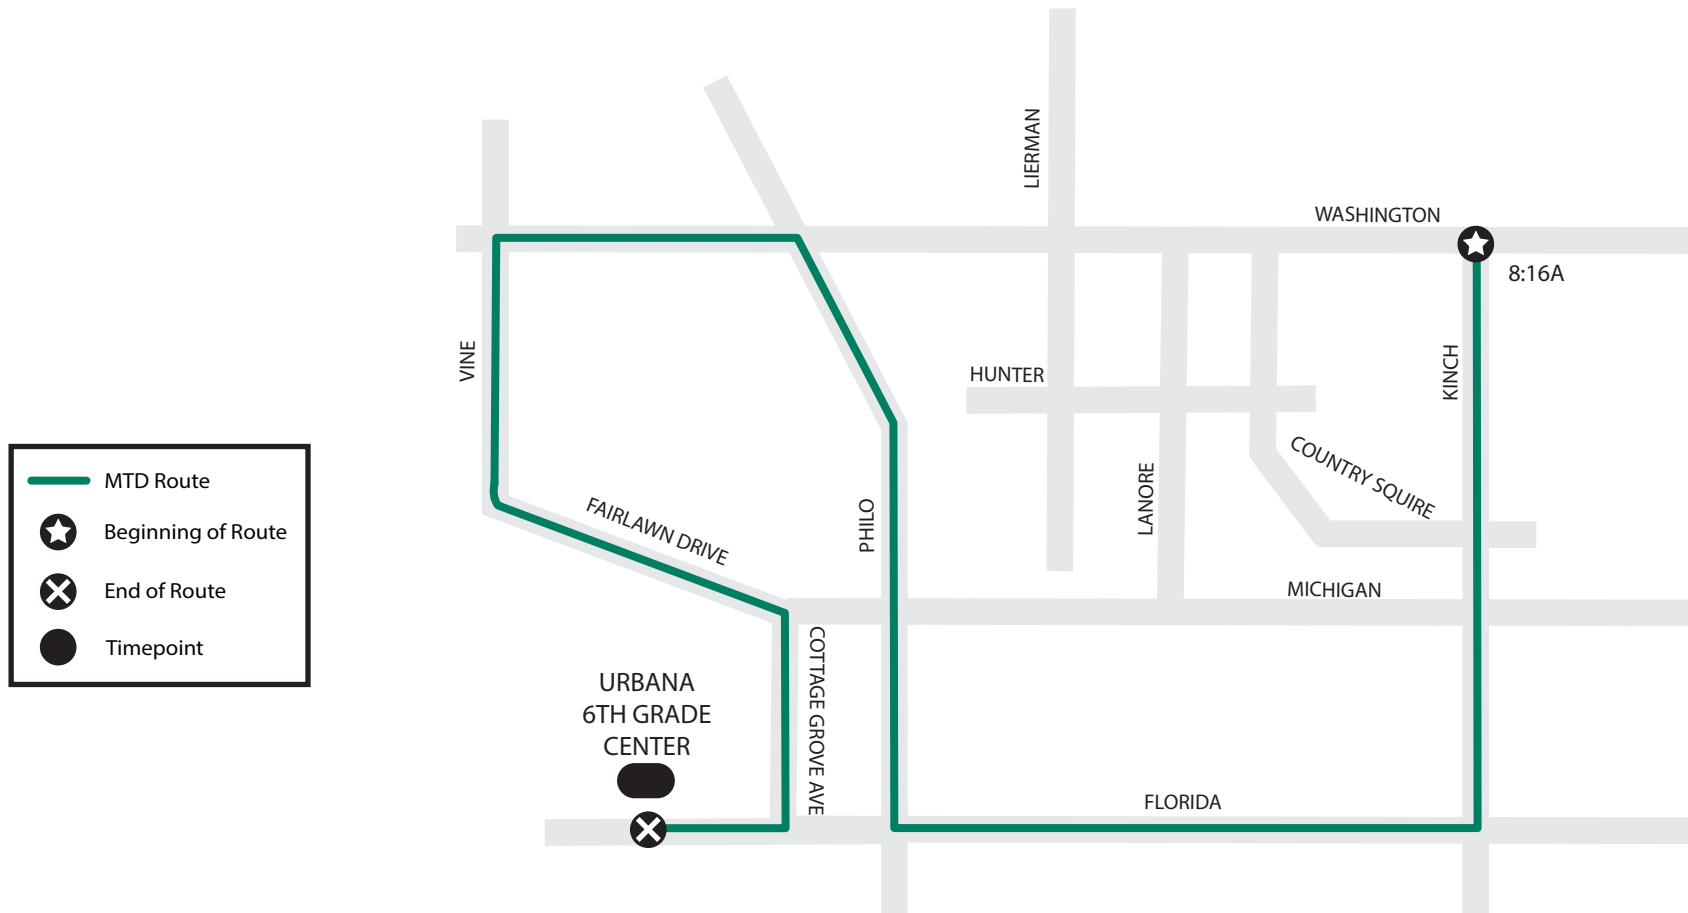

LINCOLNWOOD/SAVANNAH GREEN AREAS TO URBANA 6TH GRADE CENTER

AM ONLY - 5 Green West Route serving the Lincolnwood/Savannah Green Areas

The trip starts at the corner of Washington & Kinch at 8:16A. Route continues to Urbana 6th Grade Center via Kinch to Florida to Philo to Washington to Vine to Fairlawn to Cottage Grove to Florida.

MTD will board and alight riders at designated stops. To find your closest designated stop, please call (217.384.8188) or visit our website: mtd.org/maps-and-schedules/schools/

*map not to scale