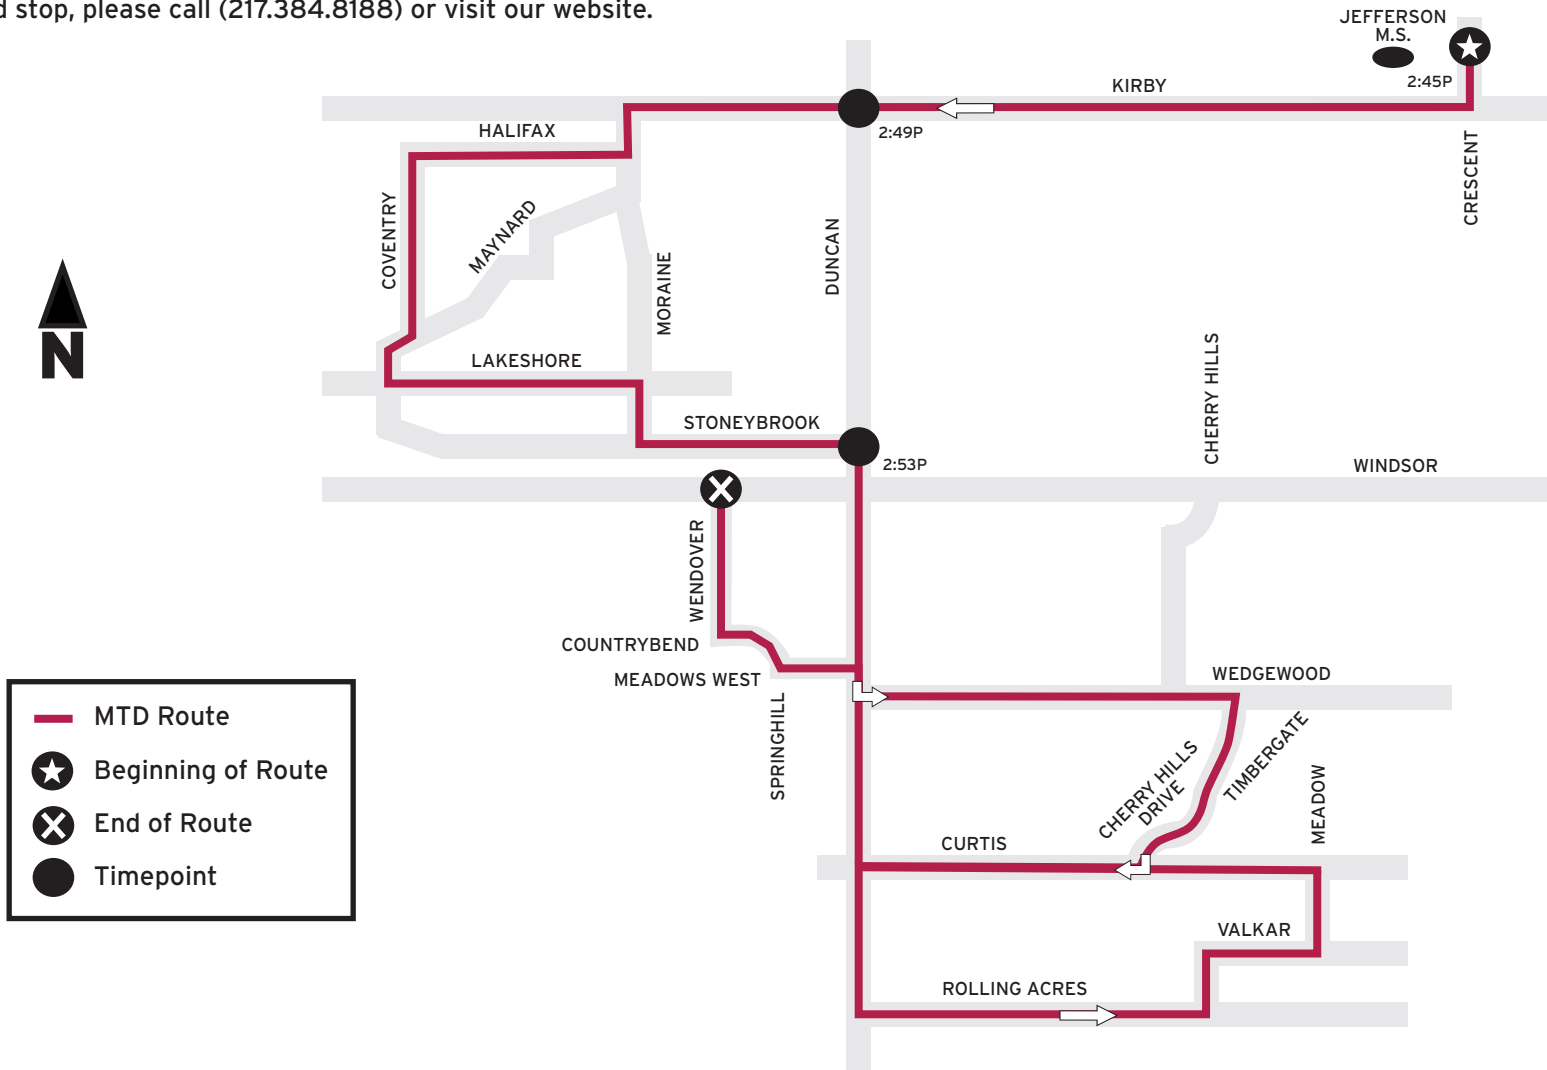

JEFFERSON MIDDLE SCHOOL TO CHERRY HILLS

PM ONLY - 17W Cherry serving Rolling Acres, North Cherry Hills

This route boards at Jefferson Middle School until 2:45P then continues along regular 17W Cherry route. At Curtis & Cherry Hills, route continues via Curtis to Duncan to Rolling Acres to Valkar to Meadow to Curtis. If passengers still aboard, trip continues on Curtis to Duncan to Meadows West to Springhill to Country Bend to Wendover Place to Windsor.

MTD will board and alight riders at designated stops. To find your closest designated stop, please call (217.384.8188) or visit our website.

*map not to scale