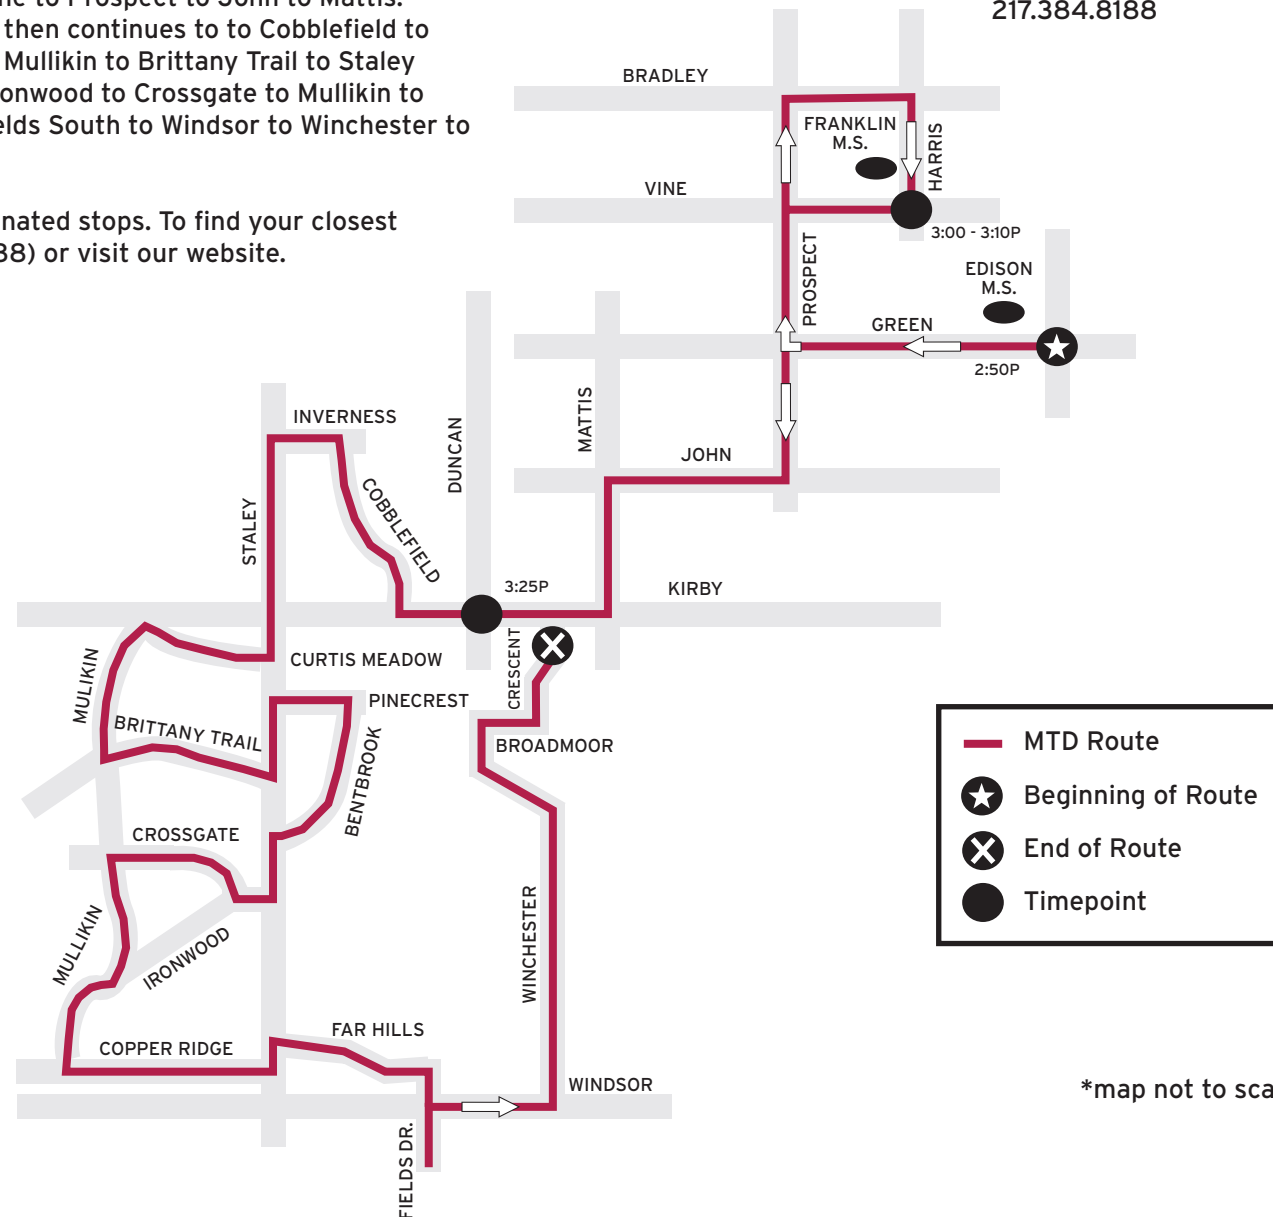

17 WEST CHERRY TO COPPER RIDGE FROM EDISON AND FRANKLIN MIDDLE SCHOOLS

PM ONLY - 17W Cherry serving Glenshire, Turnberry Ridge, Trails of Brittany, Lincolnshire Fields West, Ironwood, Copper Ridge, and Lincolnshire Fields South

This route begins boarding riders at Franklin Middle School at 3:00P. The route continues at 3:10P via Harris to Vine to Prospect to John to Mattis. Route reaches Kirby & Duncan at 3:25P, then continues to Cobblefield to Inverness to Staley to Curtis Meadow to Mullikin to Brittany Trail to Staley to Pinecrest to Bentbrook to Staley to Ironwood to Crossgate to Mullikin to Copper Ridge to Staley to Far Hills to Windsor to Winchester to Broadmoor to Crescent.

MTD will board and alight riders at designated stops. To find your closest designated stop, please call (217.384.8188) or visit our website.

*map not to scale