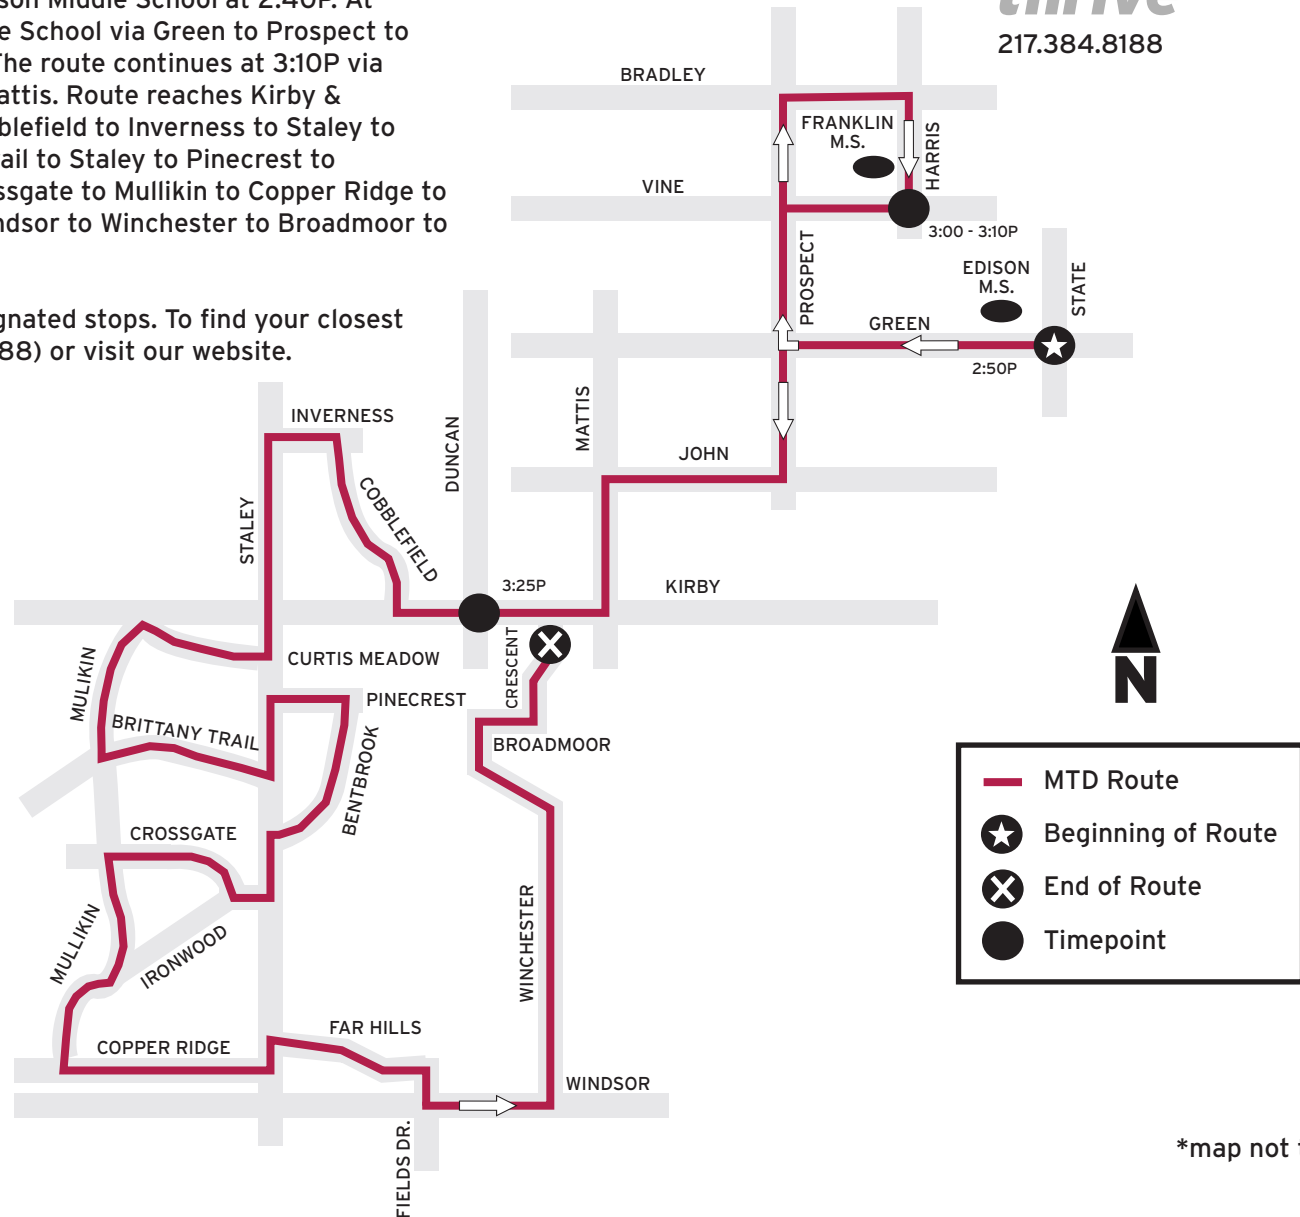

17 WEST CHERRY TO COPPER RIDGE FROM EDISON AND FRANKLIN MIDDLE SCHOOLS

PM ONLY - 17W Cherry serving Glenshire, Turnberry Ridge, Trails of Brittany, Lincolnshire Fields West, Ironwood, Copper Ridge, and Lincolnshire Fields South

This route begins boarding riders at Edison Middle School at 2:40P. At 2:50P route continues to Franklin Middle School via Green to Prospect to Bradley to Harris and is due at 3:00P. The route continues at 3:10P via Harris to Vine to Prospect to John to Mattis. Route reaches Kirby & Duncan at 3:25P, then continues to Cobblefield to Inverness to Staley to Curtis Meadow to Mullikin to Brittany Trail to Staley to Pinecrest to Bentbrook to Staley to Ironwood to Crossgate to Mullikin to Copper Ridge to Staley to Far Hills to Fields South to Windsor to Winchester to Broadmoor to Crescent.

MTD will board and alight riders at designated stops. To find your closest designated stop, please call (217.384.8188) or visit our website.

*map not to scale